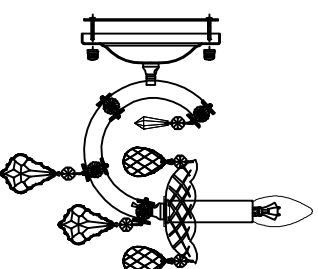

Specification of installation

In order to ensure safety use, please notice the following items:

- . Read and understand the whole Specification.
- . Suitable for the use of 220~240v and 50~60Hz.
- . Please wear gloves as installation and avoid rot on the surface of plating.
- . Must be installed on the fixed places and be checked annually.
- . Please turn off the lighting source by soft cloth as cleaning prohibited to use of rotted detergent.
- . Please connect with the local sales service center when there are any abnormality.

- 1: Hangs Taiwan
- 2: Terminal
- 3: Squid
- 4: Side dish
- 5: Casing
- 6: E14 bulb
- 7: Crystal

W: 100MM

H: 160MM

FIGURE SIZE:

E: 250MM

H: 360MM

W: 365MM

Product coding: DIVA AP2 GOLD