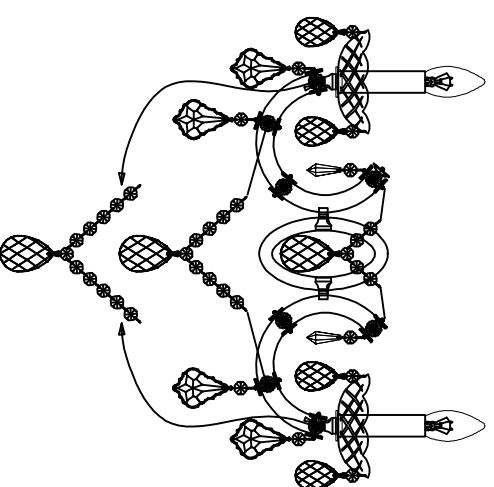

Specification of installation

In order to ensure safety use, please notice the following items:

- . Read and understand the whole Specification.
- . Suitable for the use of 220~240v and 50~60Hz.
- . Please wear gloves as installation and avoid rot on the surface of plating.
- . Must be installed on the fixed places and be checked annually.
- . Please turn off the lighting source by soft cloth as cleaning prohibited to use of rotted detergent.
- . Please connect with the local sales service center when there are any abnormality.

- 1: Hangs Taiwan
- 2: Terminal
- 3: Squid
- 4: Side dish
- 5: Casing
- 6: E14 bulb
- 7: Crystal

W: 100MM

H: 160MM

FIGURE SIZE:

E: 250MM

H: 360MM

W: 365MM

Product coding: DIVA AP2 GOLD