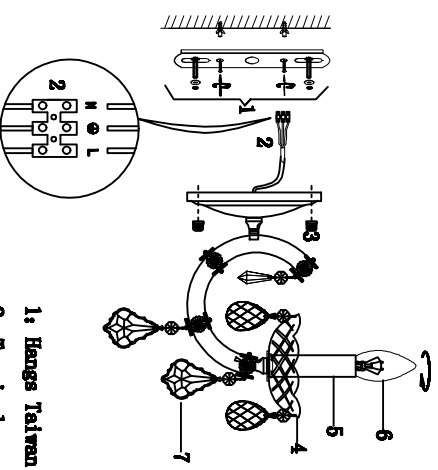

Specification of installation

In order to ensure safety use, please notice the following items:

- . Read and understand the whole Specification.
- . Suitable for the use of 220~240v and 50~60Hz.
- . Please wear gloves as installation and avoid rot on the surface of plating.
- . Must be installed on the fixed places and be checked annually.
- . Please turn off the lighting source by soft cloth as cleaning prohibited to use of rotted detergent.
- . Please connect with the local sales service center when there are any abnormality.

- 1: Hangs Taiwan
- 2: Terminal
- 3: Squid
- 4: Side dish
- 5: Casing
- 6: E14 bulb
- 7: Crystal

W: 100MM

H: 160MM

FIGURE SIZE:

E: 250MM

H: 360MM

W: 365MM

Product coding: DIVA AP2 GOLD