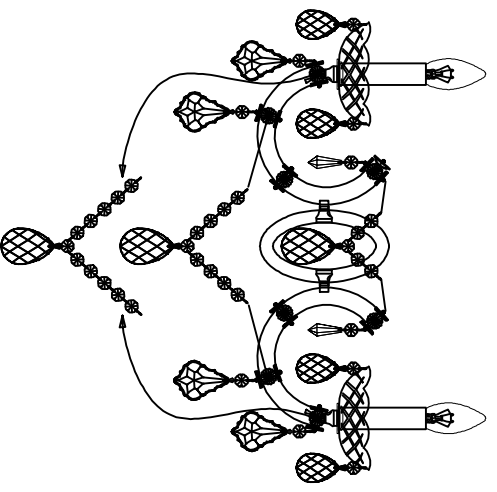

Specification of installation

In order to ensure safety use, please notice the following items:

- . Read and understand the whole Specification.
- . Suitable for the use of 220~240v and 50~60Hz.
- . Please wear gloves as installation and avoid rot on the surface of plating.
- . Must be installed on the fixed places and be checked annually.
- . Please turn off the lighting source by soft cloth as cleaning prohibited to use of rotted detergent.
- . Please connect with the local sales service center when there are any abnormality.

- 1: Hangs Taiwan
- 2: Terminal
- 3: Squid
- 4: Side dish
- 5: Casing
- 6: E14 bulb
- 7: Crystal

W: 100MM

H: 160MM

FIGURE SIZE:

E: 250MM

H: 360MM

W: 365MM

Product coding: DIVA AP2 GOLD